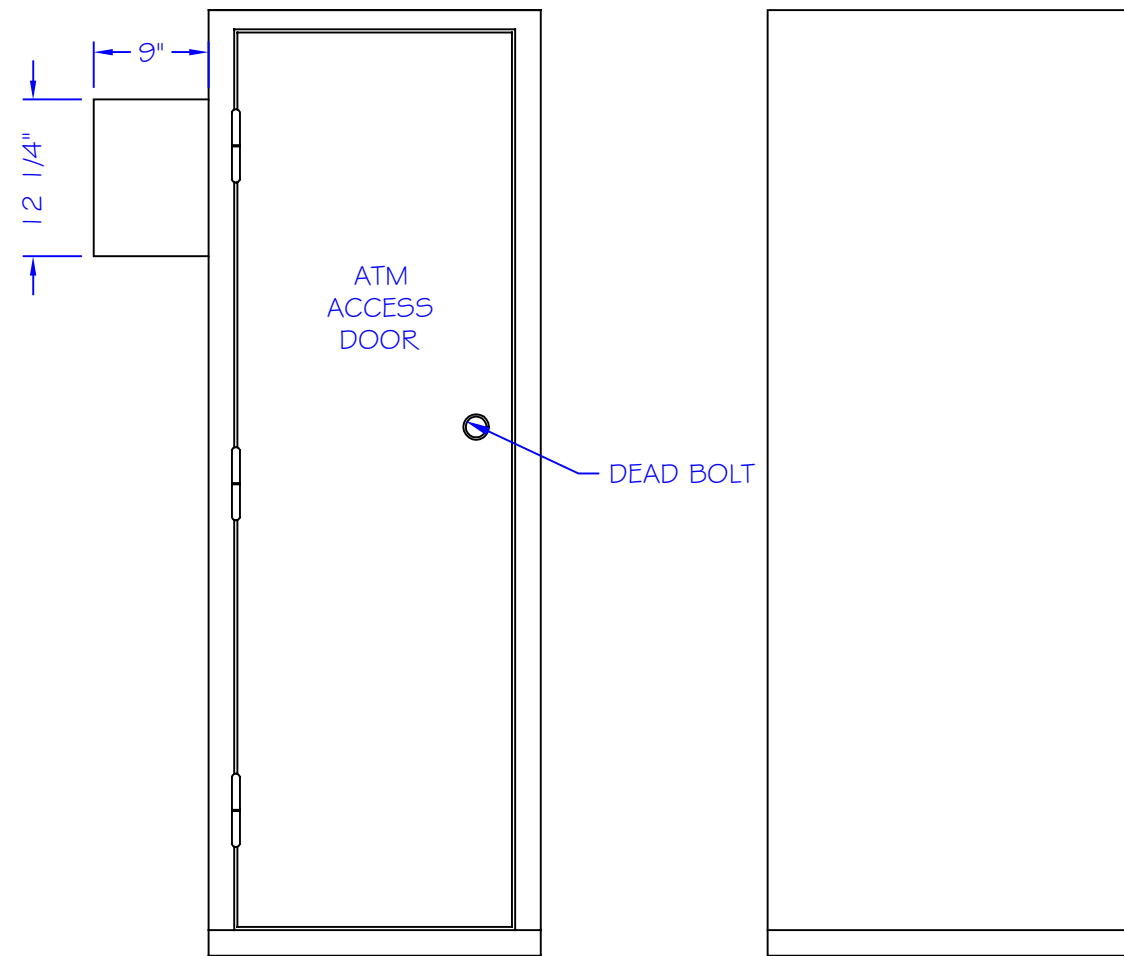

FRONT ELEVATION  
SCALE: 1/2" = 1'

RIGHT ELEVATION  
SCALE: 1/2" = 1'

REAR ELEVATION  
SCALE: 1/2" = 1'

LEFT ELEVATION  
SCALE: 1/2" = 1'

**HERITAGE**  
The World Leader in ATM Kiosks

DEALER: QUALTEX  
ADDRESS: 1512 N. FREMONT, #103  
CHICAGO, IL 60622

KIOSK MODEL#  
736 CUSTOM  
ATM  
WEATHERMASTER

JOB# P-2973 DATE 7/11/03 DWN AH REV

DESIGNED FOR:  
ADDRESS:

|  
PAGE#