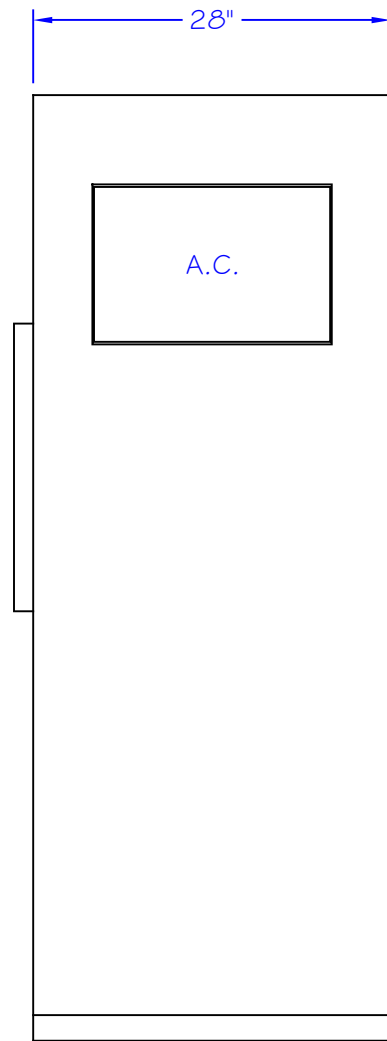

FRONT ELEVATION  
SCALE: 1/2" = 1'

RIGHT ELEVATION  
SCALE: 1/2" = 1'

REAR ELEVATION  
SCALE: 1/2" = 1'

LEFT ELEVATION  
SCALE: 1/2" = 1'

**HERITAGE**  
The World Leader in ATM Kiosks

DEALER: QUALTEX  
ADDRESS: 1512 N. FREMONT, #103  
CHICAGO, IL 60622