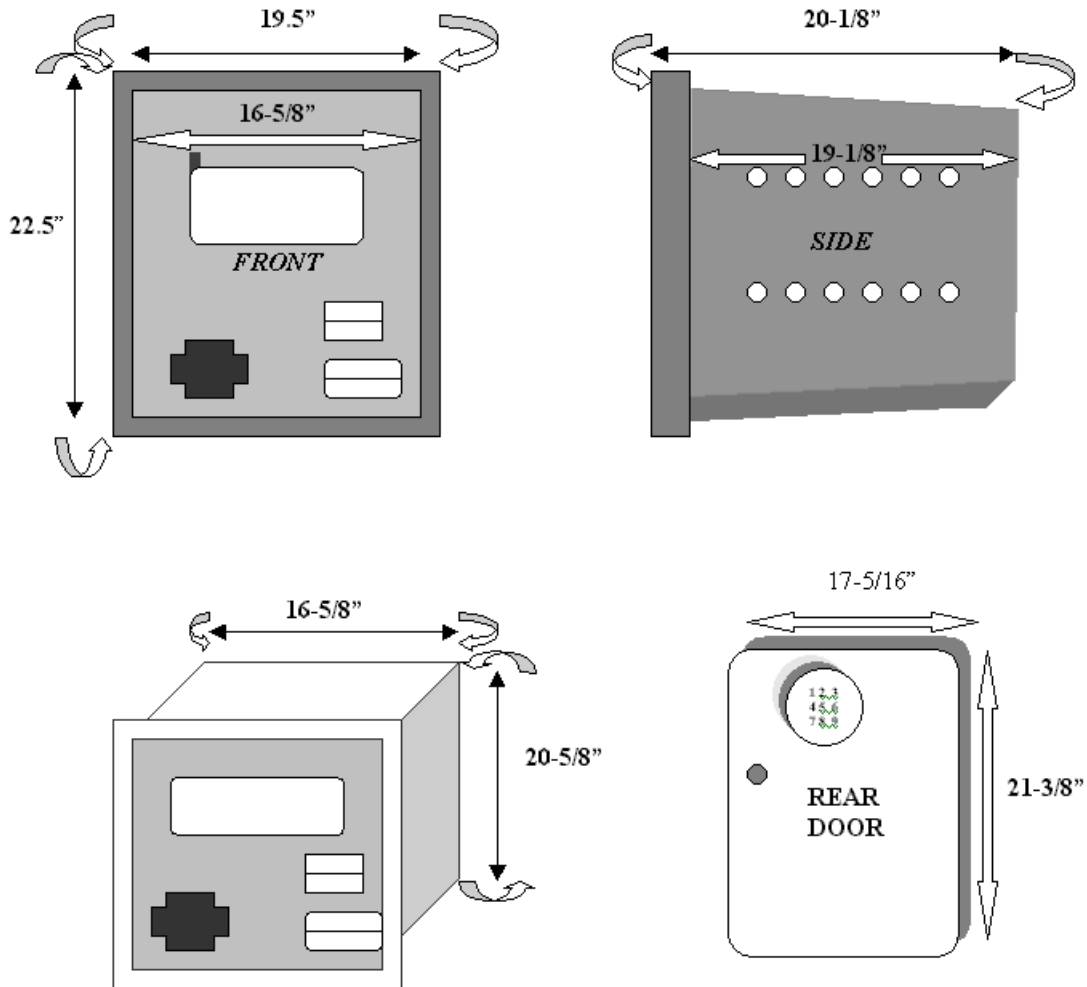

WeatherMaster Dimensions

HOLE SIZE: 17-9/16" W x 21-5/8" H

PLEASE NOTE:
THE BOTTOM MOUNTING ANGLE EXTENDS BELOW THE FRONT FRAME
BY 1.5" INCHES.